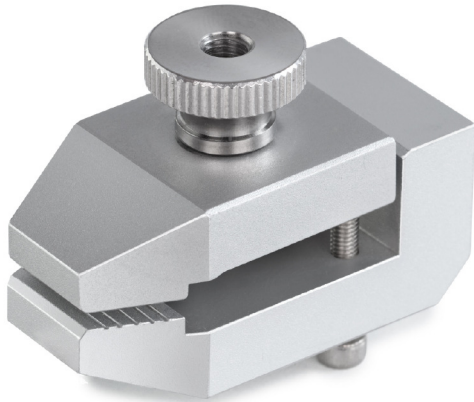

KERN AE01

Standard small clamp

KERN[®]

Category

Brand: Sauter

Packaging & shipping

Delivery: 24 h
Dimensions packaging (WxDxH): 49 x 22 x 30 mm
Net weight: 56 g
Shipping method: Parcel service

Construction

Overall dimensions mounted (WxDxH): 49 x 22 x 30 mm