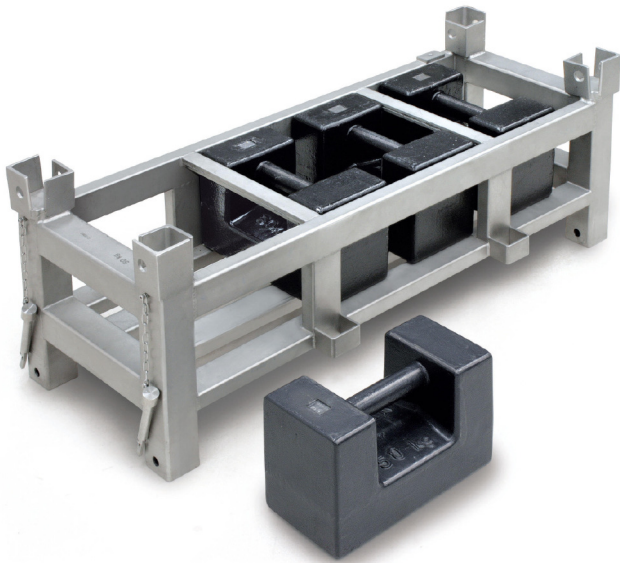

KERN 346-055-009

Weight containers

KERN®

Measuring system

Nominal value:	50 kg
OIML class:	M1

Services (optional)

DAkkS Certificate:	962-646
DAkkS Certificate (Recalibration):	962-646R

Category

Brand:	KERN

Packaging & shipping

Delivery:	48 h
Dimensions packaging (WxDxH):	1040 x 635 x 370 mm
Gross weight:	50 kg
Net weight:	50 kg
Shipping method:	Freight forwarder