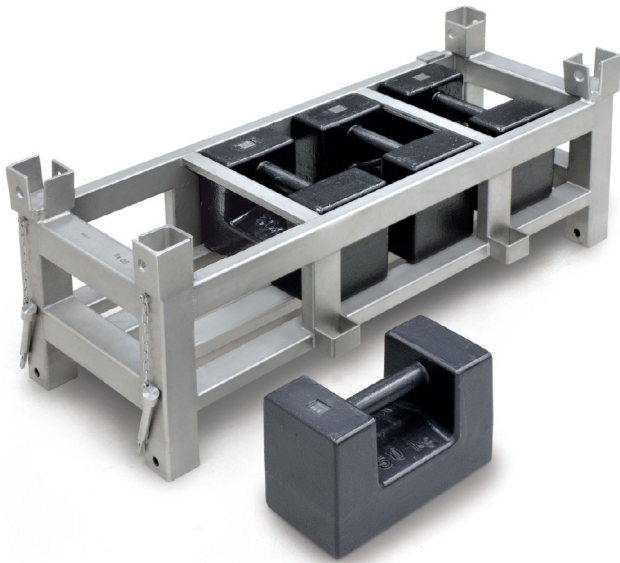

KERN 346-065-009

Weight containers

KERN®

Measuring system

Nominal value:	60 kg
OIML class:	M1

Services (optional)

DAkkS Certificate:	962-646
DAkkS Certificate (Recalibration):	962-646R

Category

Brand:	KERN

Packaging & shipping

Delivery:	48 h
Dimensions packaging (WxDxH):	1000 x 500 x 500 mm
Gross weight:	60 kg
Net weight:	60 kg
Shipping method:	Freight forwarder