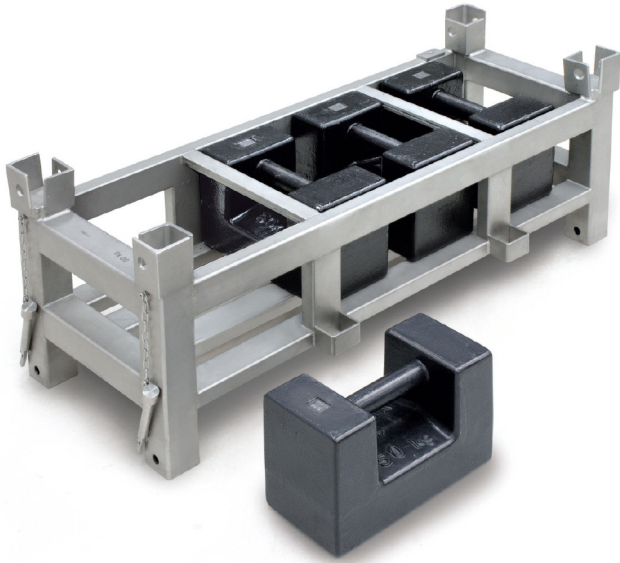

KERN 346-055-004

Weight containers

KERN®

Measuring system

Nominal value:	50 kg
OIML class:	M1

Services (optional)

DAkkS Certificate:	962-646
DAkkS Certificate (Recalibration):	962-646R

Category

Brand:	KERN

Packaging & shipping

Delivery:	48 h
Dimensions packaging (WxDxH):	810 x 380 x 390 mm
Gross weight:	50 kg
Net weight:	50 kg
Shipping method:	Freight forwarder