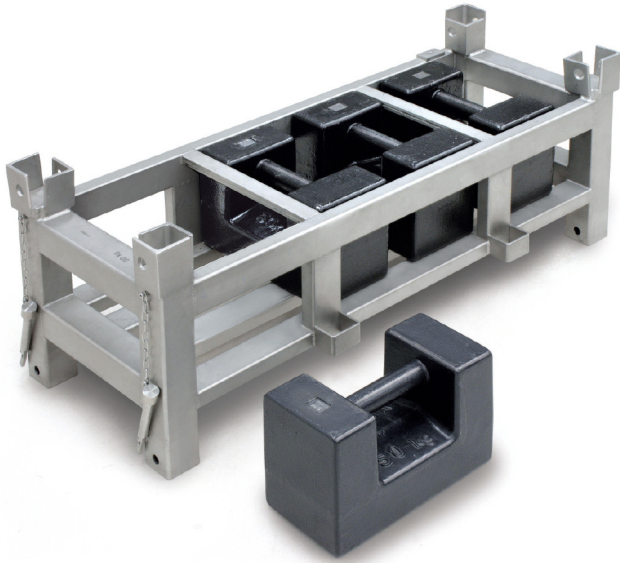

KERN 346-022-005

Weight containers

KERN[®]

Measuring system

Nominal value:	20 kg
OIML class:	M1

Services (optional)

DAkkS Certificate:	962-645
DAkkS Certificate (Recalibration):	962-645R

Category

Brand:	KERN
--------	------

Packaging & shipping

Delivery:	24 h
Dimensions packaging (WxDxH):	1000 x 500 x 500 mm
Gross weight:	20 kg
Net weight:	20 kg
Shipping method:	Parcel service

KERN 346-042-008

Weight containers

Measuring system

Nominal value:	40 kg
OIML class:	M1

Services (optional)

DAkkS Certificate:	962-646
DAkkS Certificate (Recalibration):	962-646R

Category

Brand:	KERN
--------	------

Packaging & shipping

Delivery:	48 h
Dimensions packaging (WxDxH):	1000 x 500 x 500 mm
Gross weight:	40 kg
Net weight:	40 kg
Shipping method:	Freight forwarder