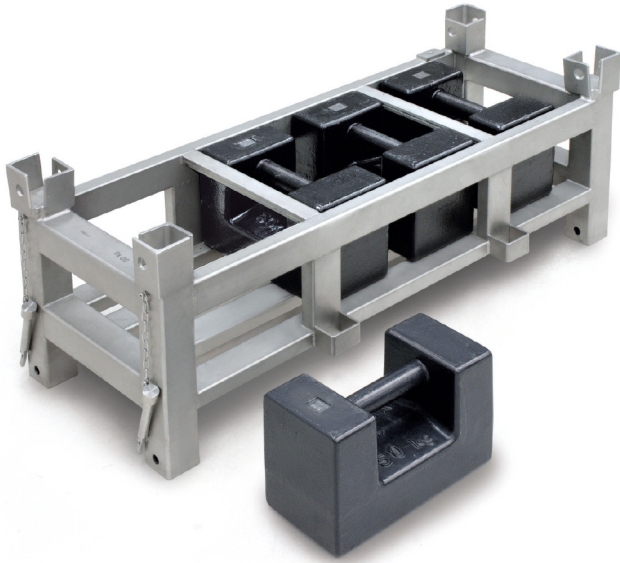

Measuring system

Nominal value:	40 kg
OIML class:	M1

Services (optional)

DAkkS Certificate:	962-646
DAkkS Certificate (Recalibration):	962-646R

Category

Brand:	KERN
--------	------

Packaging & shipping

Delivery:	48 h
Dimensions packaging (WxDxH):	1000 x 500 x 500 mm
Gross weight:	40 kg
Net weight:	40 kg
Shipping method:	Freight forwarder

KERN 346-052-010

Weight containers

KERN[®]

Measuring system

Nominal value:	50 kg
OIML class:	M1

Services (optional)

DAkkS Certificate:	962-646
DAkkS Certificate (Recalibration):	962-646R

Category