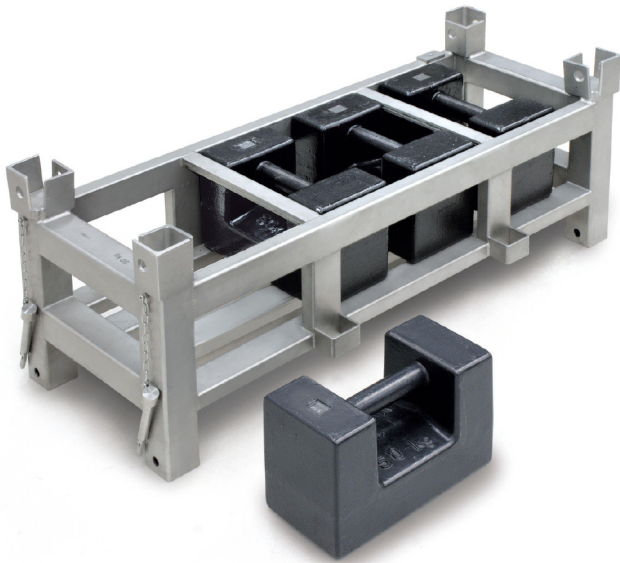

KERN 346-022-005

Weight containers

KERN[®]

Measuring system

Nominal value:	20 kg
OIML class:	M1

Services (optional)

DAkkS Certificate:	962-645
DAkkS Certificate (Recalibration):	962-645R

Category

Brand:	KERN
--------	------

Packaging & shipping

Delivery:	24 h
Dimensions packaging (WxDxH):	1000 x 500 x 500 mm
Gross weight:	20 kg
Net weight:	20 kg
Shipping method:	Parcel service

KERN 346-042-008

Weight containers

Measuring system

Nominal value:	40 kg
OIML class:	M1

Services (optional)

DAkkS Certificate:	962-646
DAkkS Certificate (Recalibration):	962-646R

Category

Brand:	KERN
--------	------

Packaging & shipping

Delivery:	48 h
Dimensions packaging (WxDxH):	1000 x 500 x 500 mm
Gross weight:	40 kg
Net weight:	40 kg
Shipping method:	Freight forwarder