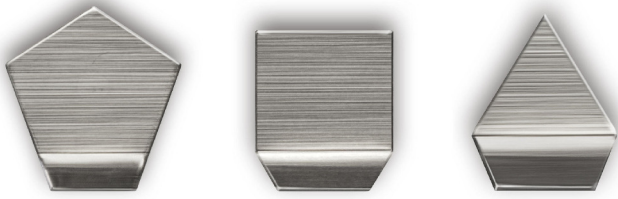

KERN 348-01

Milligram weights, flat polygonal sheet, polished stainless steel

KERN[®]

Measuring system

Nominal value:	1 mg
OIML class:	M1
Tolerance:	0,200 mg

Accessories

Aluminium box:	317-009-600
Plastic box:	347-009-400
Wooden box:	338-090-200

Services (optional)

DAkkS Certificate:	962-651
DAkkS Certificate (Recalibration):	962-651R
Verification:	952-651

Category

Brand:	KERN
--------	------

Packaging & shipping

Delivery:	24 h
Dimensions packaging (WxDxH):	3,5 x 3,5 x 3 mm
Gross weight:	10 mg
Net weight:	10 mg
Shipping method:	Parcel service

Construction

Dimensions:	3,5 x 3,5 x 3 mm
Material:	polished stainless steel
Shape:	flat polygonal sheet

Piktogramme

STANDARD

1 DAY

OPTION

DAkkS

+3 DAYS