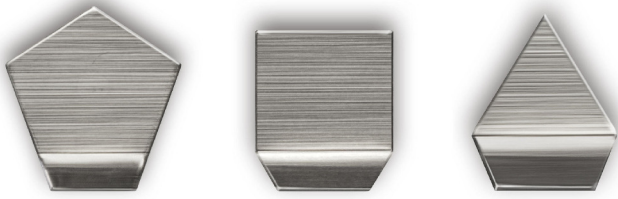

Piktogramme

STANDARD

OPTION

KERN 348-06

Milligram weights, flat polygonal sheet, polished stainless steel

Measuring system

Nominal value:	50 mg
OIML class:	M1
Tolerance:	0,400 mg

Accessories