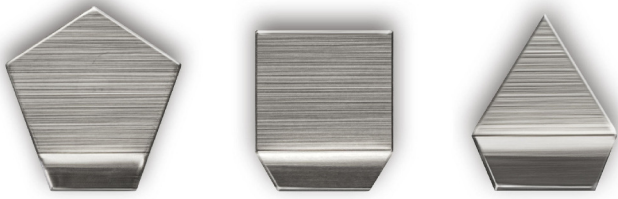

Piktogramme

STANDARD

OPTION

KERN 348-08

Milligram weights, flat polygonal sheet, polished stainless steel

Measuring system

Nominal value:	200 mg
OIML class:	M1
Tolerance:	0,600 mg

Accessories