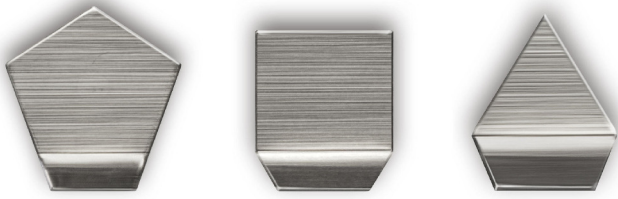

Piktogramme

STANDARD

OPTION

KERN 348-09

Milligram weights, flat polygonal sheet, polished stainless steel

Measuring system

Nominal value:	500 mg
OIML class:	M1
Tolerance:	0,800 mg

Accessories