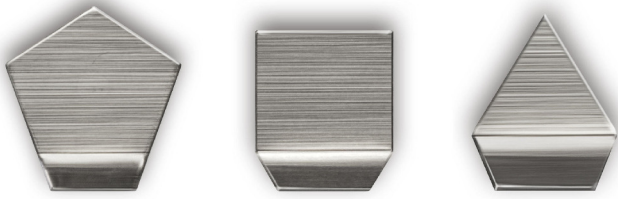

Piktogramme

STANDARD

1 DAY

OPTION

DAkkS

+3 DAYS

KERN 348-05

Milligram weights, flat polygonal sheet, polished stainless steel