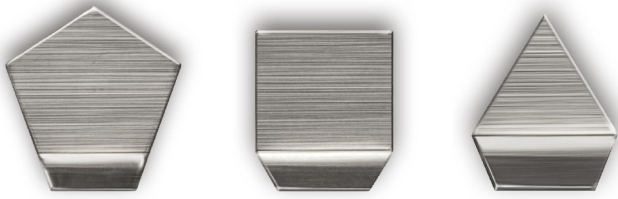

KERN 348-02

Milligram weights, flat polygonal sheet, polished stainless steel

Measuring system

Nominal value:	2 mg
OIML class:	M1
Tolerance:	0,200 mg

Accessories

Aluminium box:	317-009-600
Plastic box:	347-009-400
Wooden box:	338-090-200

Services (optional)

DAkkS Certificate:	962-652
DAkkS Certificate (Recalibration):	962-652R
Verification:	952-652

Category

Brand:	KERN

Packaging & shipping

Delivery:	24 h
Dimensions packaging (WxDxH):	4 x 4 x 2 mm
Gross weight:	10 mg
Net weight:	10 mg
Shipping method:	Parcel service

Construction

Dimensions:	4 x 4 x 2 mm
Material:	polished stainless steel
Shape:	flat polygonal sheet

Piktogramme

STANDARD

OPTION