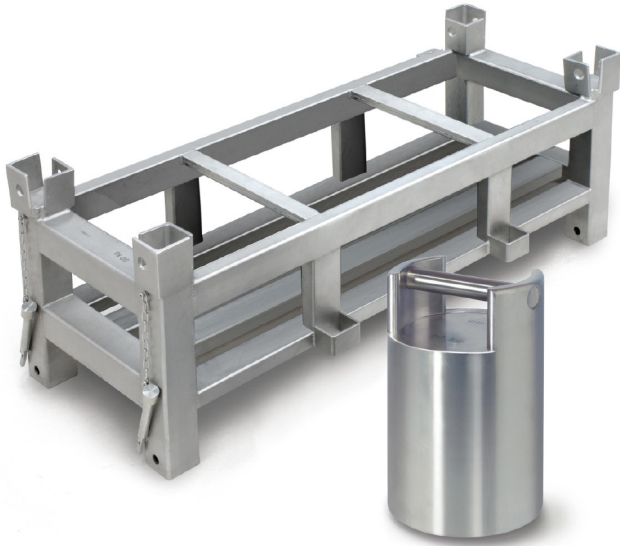

KERN 347-062-022

Weight containers

KERN®

Measuring system

Nominal value:	60 kg
OIML class:	M1

Services (optional)

DAkkS Certificate:	962-646
DAkkS Certificate (Recalibration):	962-646R

Category

Brand:	KERN

Packaging & shipping

Delivery:	48 h
Dimensions packaging (WxDxH):	1000 x 500 x 500 mm
Gross weight:	60 kg
Net weight:	60 kg
Shipping method:	Freight forwarder