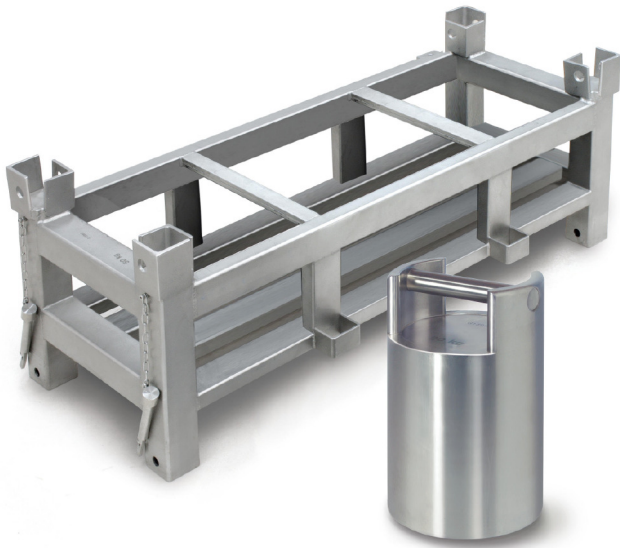

KERN 347-022-005

Weight containers

KERN[®]

Measuring system

Nominal value:	20 kg
OIML class:	M1

Services (optional)

DAkkS Certificate:	962-645
DAkkS Certificate (Recalibration):	962-645R

Category

Brand:	KERN
--------	------

Packaging & shipping

Delivery:	24 h
Dimensions packaging (WxDxH):	1000 x 500 x 500 mm
Gross weight:	20 kg
Net weight:	20 kg
Shipping method:	Parcel service

KERN 347-042-008

Weight containers