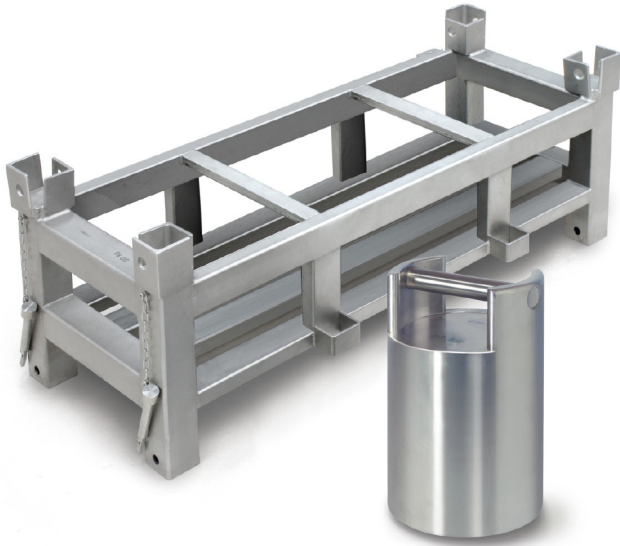

KERN 347-052-010

Weight containers

KERN®

Measuring system

Nominal value: 50 kg

OIML class: M1

Services (optional)

DAkkS Certificate: 962-646

DAkkS Certificate (Recalibration): 962-646R

Category

Brand: KERN

Packaging & shipping

Delivery: 48 h

Dimensions packaging (WxDxH): 1000 x 500 x 500 mm

Gross weight: 50 kg

Net weight: 50 kg

Shipping method: Freight forwarder