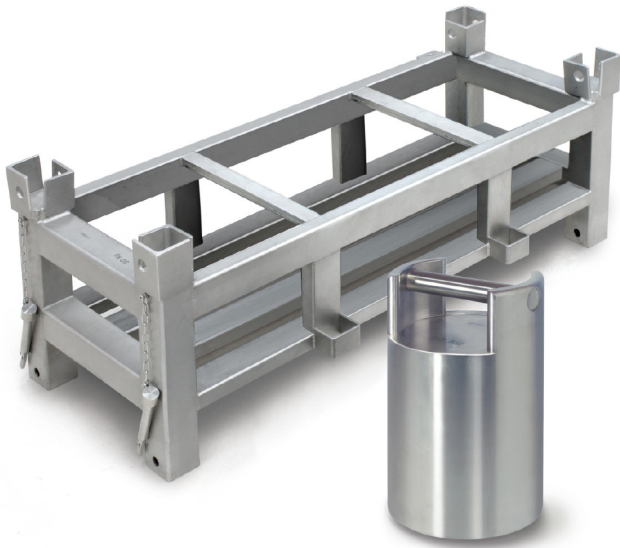

KERN 347-022-005

Weight containers

KERN[®]

Measuring system

Nominal value:	20 kg
OIML class:	M1

Services (optional)

DAkkS Certificate:	962-645
DAkkS Certificate (Recalibration):	962-645R

Category

Brand:	KERN
--------	------

Packaging & shipping

Delivery:	24 h
Dimensions packaging (WxDxH):	1000 x 500 x 500 mm
Gross weight:	20 kg
Net weight:	20 kg
Shipping method:	Parcel service

KERN 347-042-008

Weight containers

KERN[®]

Measuring system

Nominal value:	40 kg
OIML class:	M1

Services (optional)

DAkkS Certificate:	962-646
DAkkS Certificate (Recalibration):	962-646R

Category

Brand:	KERN
--------	------

Packaging & shipping