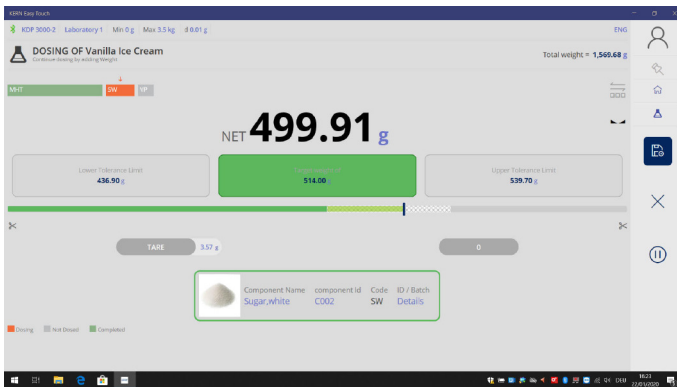

KERN SET-21

ET Formulation à Recipe function

Category

Brand:	Accessories KERN
Category:	Software
Product Group:	Software

Packaging & shipping

Delivery:	24 h
Shipping method:	Parcel service

Piktogramme

STANDARD