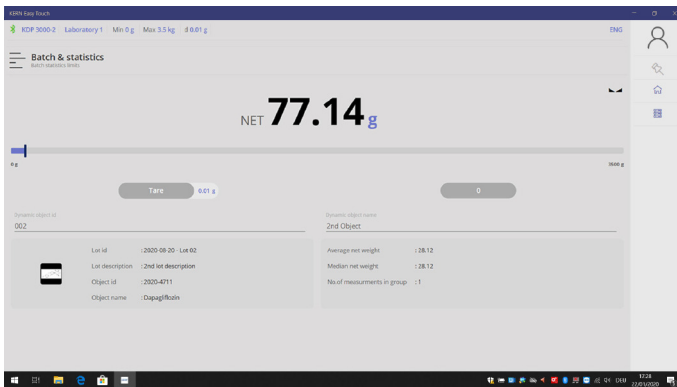

KERN SET-16

ET Batch and Statistics â Batch measuring function with statistical analysis and batch print function

Category

Brand:	KERN
Category:	Software
Product Group:	Software

Packaging & shipping

Delivery:	24 h
Shipping method:	Parcel service

Piktogramme

STANDARD

OPTION