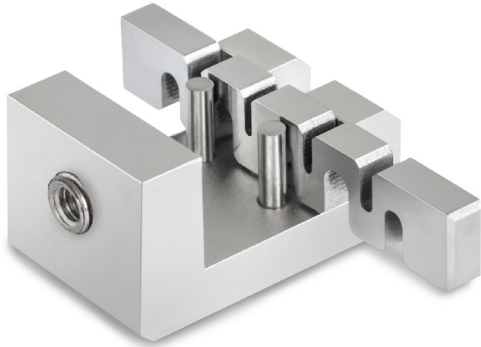

# KERN AE06

Cable removal clamp

## Construction

Overall dimensions mounted (WxDxH): 55 x 30 x 26 mm