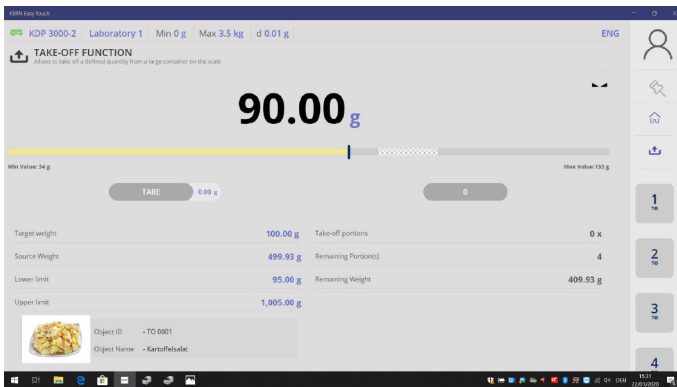

KERN SET-08

ET Take-out à The take-out function enables negativeweighing out of a source container

Category

Brand:	Accessories KERN
Category:	Software
Product Group:	Software

Packaging & shipping

Delivery:	24 h
Shipping method:	Parcel service

Piktogramme

STANDARD

OPTION